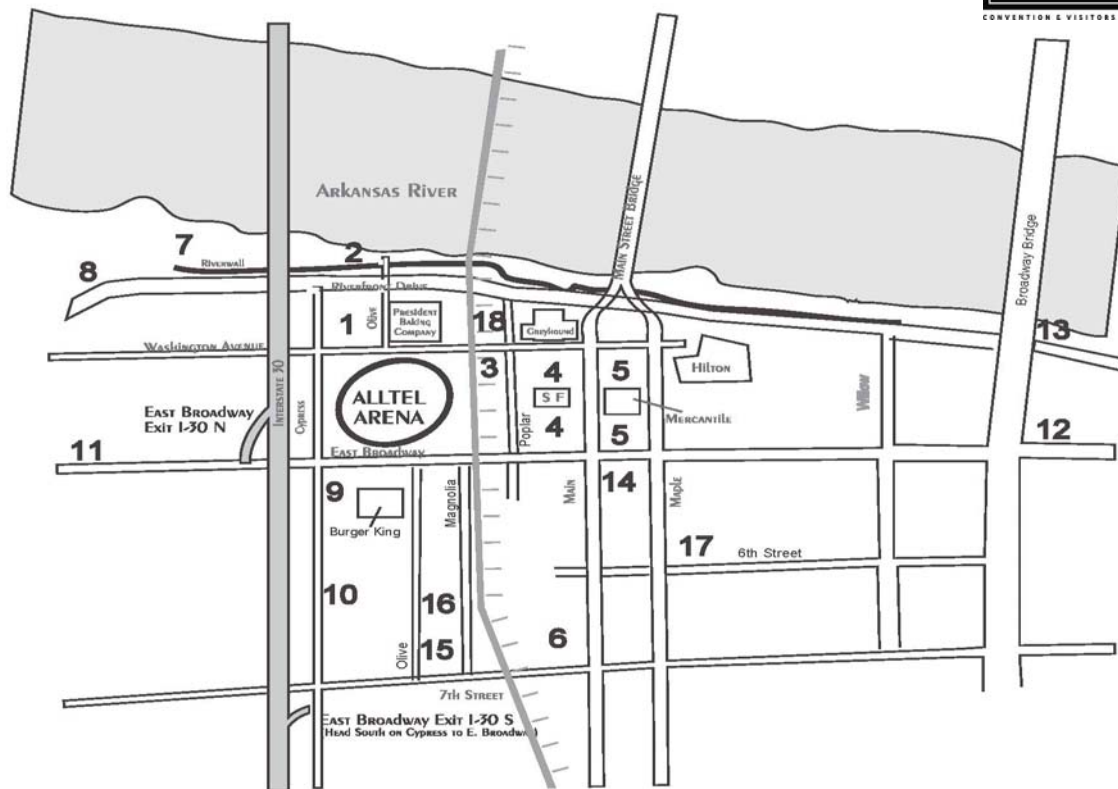

Opening Ceremony Shuttle Service to and from Alltel Arena Friday, June 22, 2007

Shuttles will begin at 5pm and will continue until 7:30pm.

- **Pick Up:** Southeast Corner at Scott Street and Markham Street
(across from the Statehouse Convention Center)

Return shuttles will begin at 8:30pm and continue until 10pm.

- **Pick Up:** Corner of Washington Avenue and Olive Street

Arena Parking Map

- | | |
|---|---|
| <ol style="list-style-type: none"> 1. Reserved Suite Parking & ADA Parking (Washington & Riverfront) 2. Arena Parking (Riverfront Drive) 3. Arena Parking (Washington & Poplar) 4. Arena Parking (Washington, Poplar, & Main) 5. Arena Reserved/Public (Main & Maple)
Privately Owned 6. Arena Parking (7th & Main) 7. Arena Reserved/Public (Riverfront Drive)
Privately Owned 8. Arena Parking (Riverfront Drive)
Privately Owned 9. Arena Parking (Cypress & Broadway)
Privately Owned 10. Arena Parking (6th & Cypress)
Privately Owned | <ol style="list-style-type: none"> 11. Arena Parking (800 East Broadway)
Privately Owned 12. Arena Parking (West of Broadway Bridge) 13. Arena Parking (Riverfront Drive - West of Broadway Bridge) 14. Arena Parking (201 West Broadway)
Privately Owned 15. Arena Parking (403 N Magnolia)
Privately Owned 16. Arena Parking (400 N Magnolia)
Privately Owned 17. Arena Parking (6th & Maple)
Privately Owned 18. Arena Parking (Poplar & Riverfront) |
|---|---|